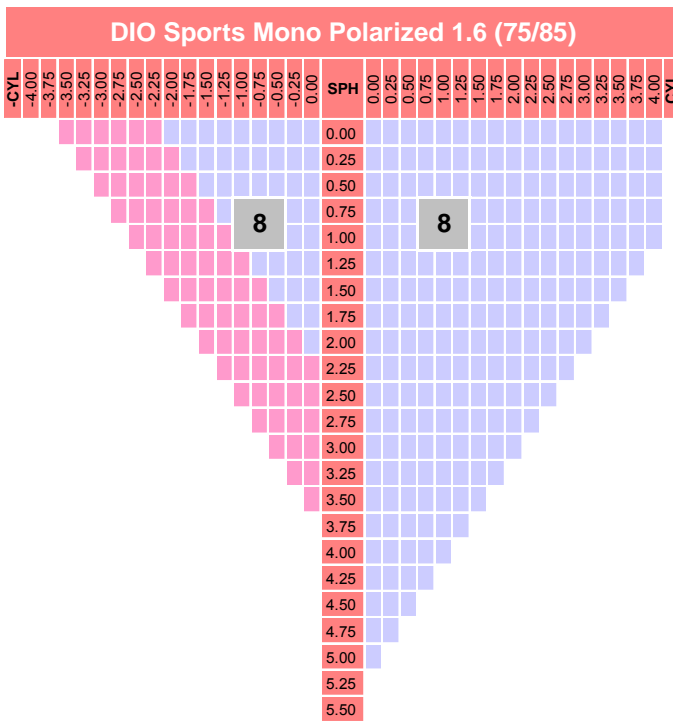

DIO Sports Mono Polarized 1.6

Specification

Material	MR8	UV cut off (nm)	400
Refractive Index	1.594	Base curve	8BC
Gravity	1.30	Max Diameters (mm)	75
Abbe Value	42	Color	Grey/Brown

Lens Features

- Spherical SV freeform design
- As-worn prescription optimization with 0.01D
- A precise spherical SV high curve lens
- Multi AR coating with EMI

Power Chart

Lens Marking Layout

Decentration = 10mm

Index = 1.530

※ When your prescription is over of range, please contact us directly.

Add-on Features

- Precal
- Remote Edging
- Special thickness
- Rx compensation
- Decentration
- Hi cylinder (4-6)
- Prism ($\leq 4 \Delta$)
- Mirror coating