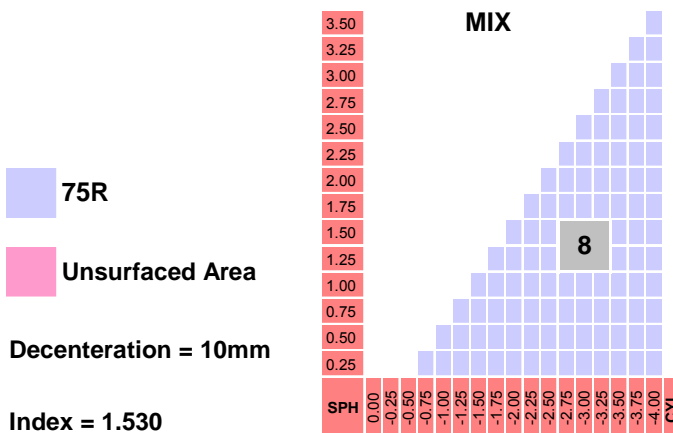

DIO Sports Mono Polarized 1.6

Specification

Material	MR8	UV cut off (nm)	400
Refractive Index	1.594	Base curve	8BC
Gravity	1.30	Max Diameters (mm)	75
Abbe Value	42	Color	Grey/Brown

Lens Features

- Spherical SV freeform design
- As-worn prescription optimization with 0.01D
- A precise spherical SV high curve lens
- Multi AR coating with EMI

Power Chart

Lens Marking Layout

Decentration = 10mm

Index = 1.530

※ When your prescription is over of range, please contact us directly.

Add-on Features

- Precal
- Remote Edging
- Special thickness
- Rx compensation
- Decentration
- Hi cylinder (4-6)
- Prism ($\leq 4 \Delta$)
- Mirror coating