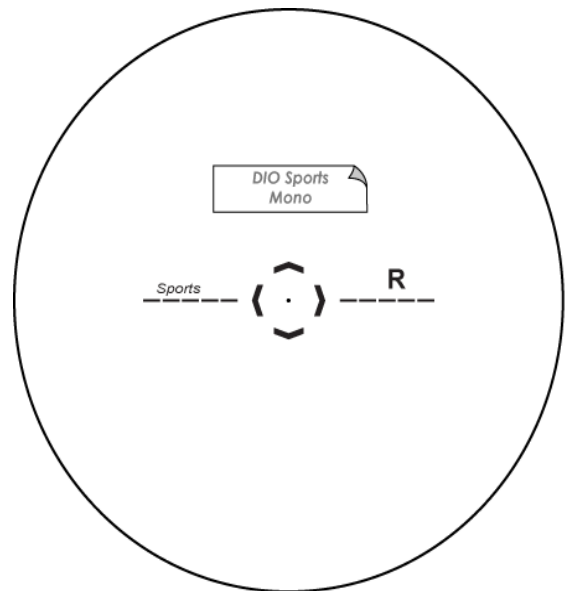

DIO Sports Mono Polarized 1.6

Specification

Material	MR8	UV cut off (nm)	400
Refractive Index	1.594	Base curve	8BC
Gravity	1.30	Max Diameters (mm)	75
Abbe Value	42	Color	Grey/Brown

Lens Features

- Spherical SV freeform design
- As-worn prescription optimization with 0.01D
- A precise spherical SV high curve lens
- Multi AR coating with EMI

Power Chart

Lens Marking Layout

Decentration = 10mm

Index = 1.530

※ When your prescription is over of range, please contact us directly.

Add-on Features

- Precal
- Remote Edging
- Special thickness
- Rx compensation
- Decentration
- Hi cylinder (4-6)
- Prism ($\leq 4 \Delta$)
- Mirror coating